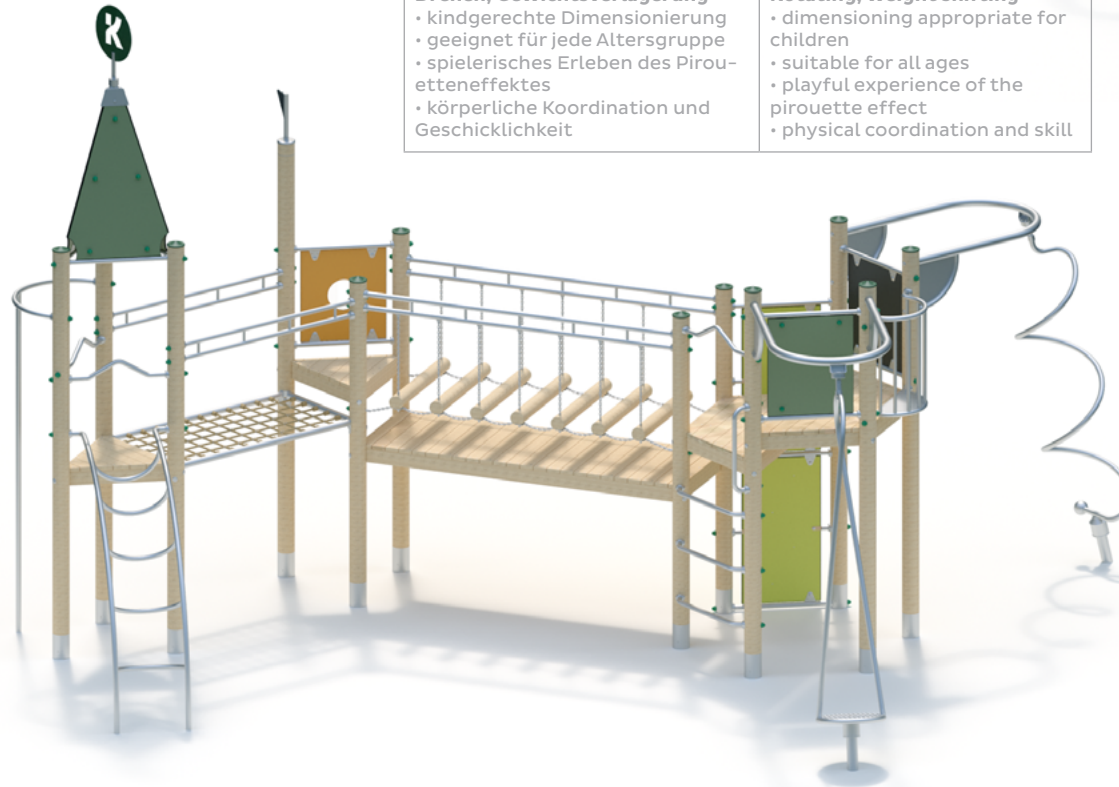

Rotating, weight shifting

- dimensioning appropriate for children
- ambitious design
- playful experience of the pirouette effect
- physical coordination and skill

Big Hurricane

Drehen, Gewichtsverlagerung

- kindgerechte Dimensionierung
- geeignet für jede Altersgruppe
- spielerisches Erleben des Pirouetteneffektes
- körperliche Koordination und Geschicklichkeit

Rotating, weight shifting

- dimensioning appropriate for children
- suitable for all ages
- playful experience of the pirouette effect
- physical coordination and skill